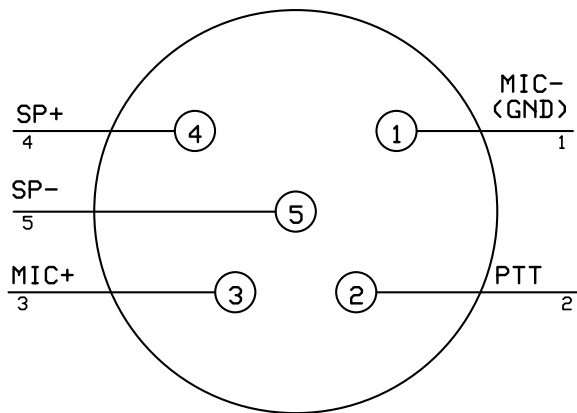

OPTIONAL SPEAKER PHASE REVERSAL

Switchcraft TA5M/TB5M (Male Pins) Rear View

Switchcraft TA5F (Female Pins) Rear View

McKay Products U.S.A

Headset Wiring for TA5

Mark Mokoski

Rev 1.1

07/06/2007