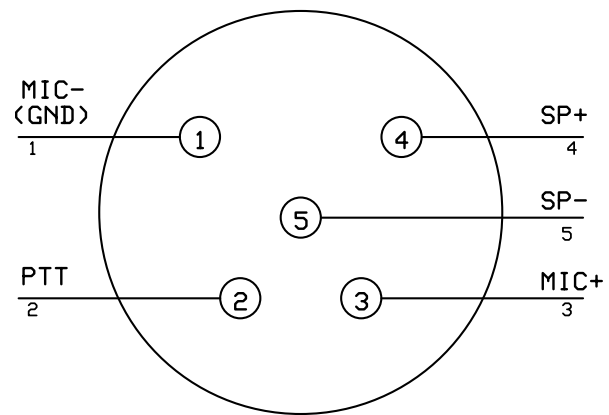

OPTIONAL SPEAKER PHASE REVERSAL

Switchcraft TA5M/TB5M (Male Pins) Rear View

Switchcraft TA5F (Female Pins) Rear View

McKay Products U.S.A

Headset Wiring for TA5

Mark Mokoski

Rev 1.1

07/06/2007